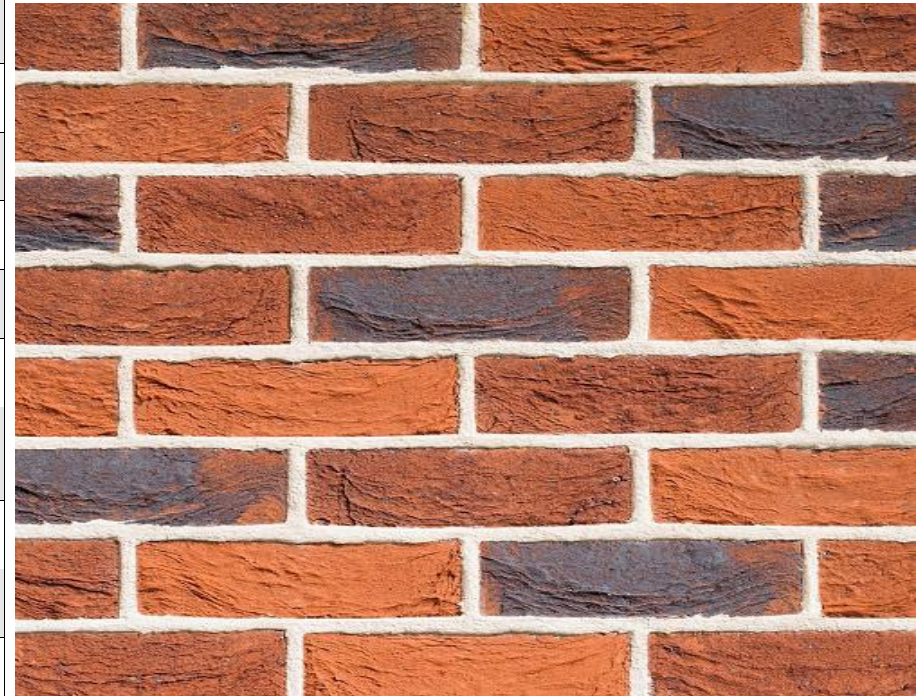

TECHNICAL INFORMATION

RANGE: SOFT MUD PRODUCT: AUTRIQUE

TECHNICAL SPEC	UNI EN 771-1
TEXTURE	RUSTIC
BRAND	TBS
COLOUR	RED
TYPE	SOFTMUD
DIMENSIONS	215mm X 102mm X 65mm
TOLERANCE & RANGE	T2, R1
DURABILITY AGAINST FREEZE THAW	F2
COMPRESSIVE STRENGTH	30 N/mm ²
WATER ABSORPTION	13%
ACTIVE SOLUBLE SALT CONTENT	S2
PACK SIZE	TBC