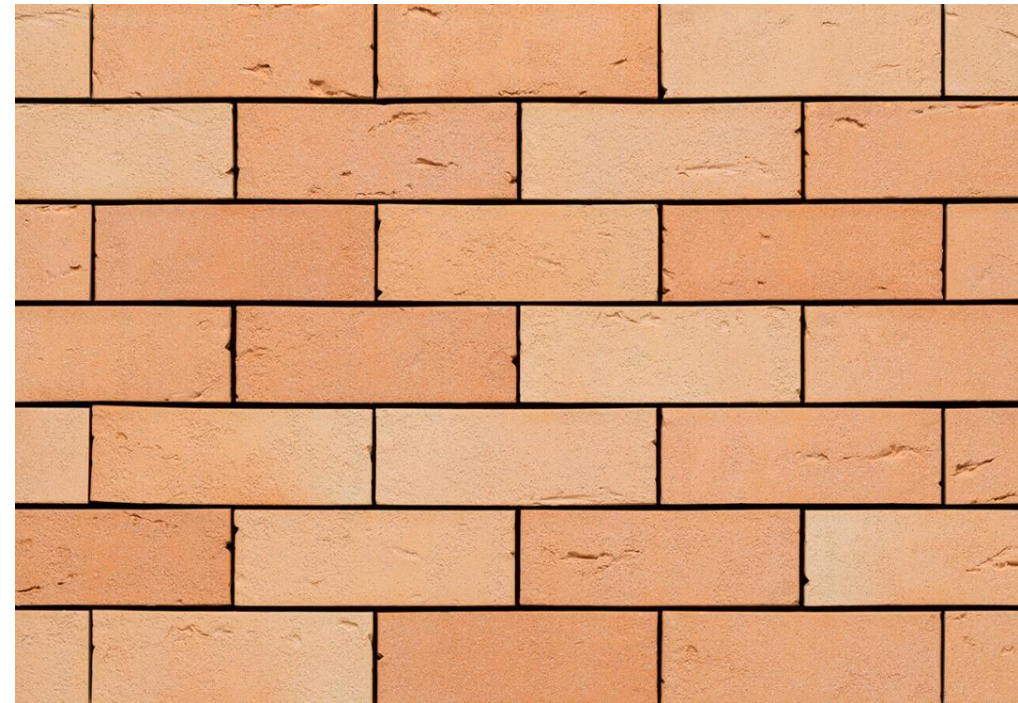

TECHNICAL INFORMATION

RANGE: SOFT MUD PRODUCT: PEACOCK

TECHNICAL SPEC	UNI EN 771-1
TEXTURE	RUSTIC
BRAND	LA PALOMA
COLOUR	BUFF / MULTI
TYPE	HANDMADE
DIMENSIONS	215mm X 102mm X 65mm
TOLERANCE & RANGE	T1, R1
DURABILITY AGAINST FREEZE THAW	F2
COMPRESSIVE STRENGTH	40 N/mm ²
WATER ABSORPTION	6%
ACTIVE SOLUBLE SALT CONTENT	S2
PACK SIZE	TBC