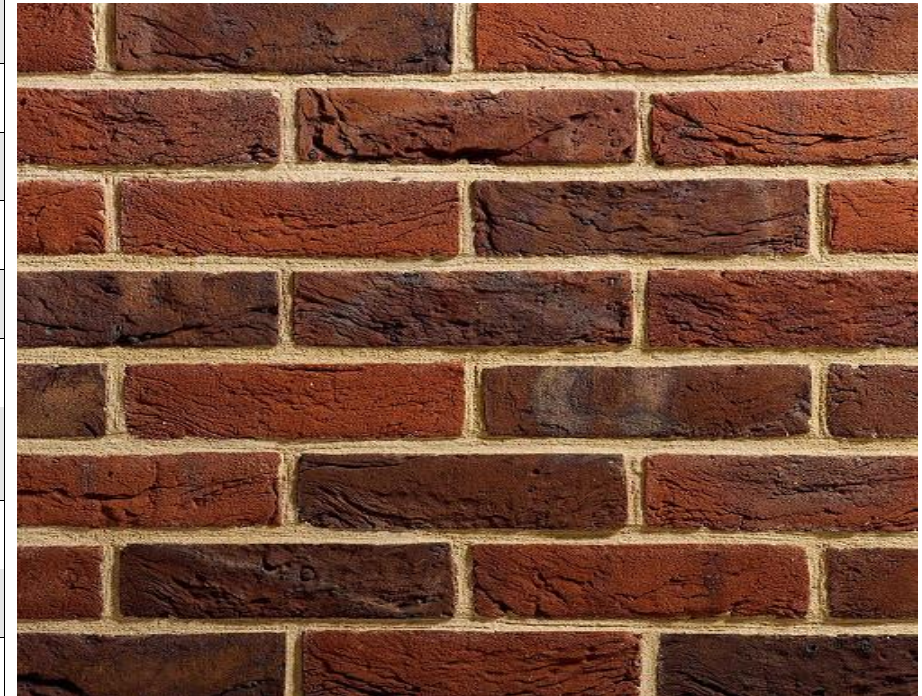

RANGE: SOFT MUD PRODUCT: KIMPTON BLEND

TECHNICAL SPEC	UNI EN 771-1
TEXTURE	RUSTIC
BRAND	TBS
COLOUR	RED / MULTI
TYPE	SOFTMUD
DIMENSIONS	215mm X 102mm X 65mm
TOLERANCE & RANGE	T1, R1
DURABILITY AGAINST FREEZE THAW	F2
COMPRESSIVE STRENGTH	15 N/mm ²
WATER ABSORPTION	6%
ACTIVE SOLUBLE SALT CONTENT	S2
PACK SIZE	TBC