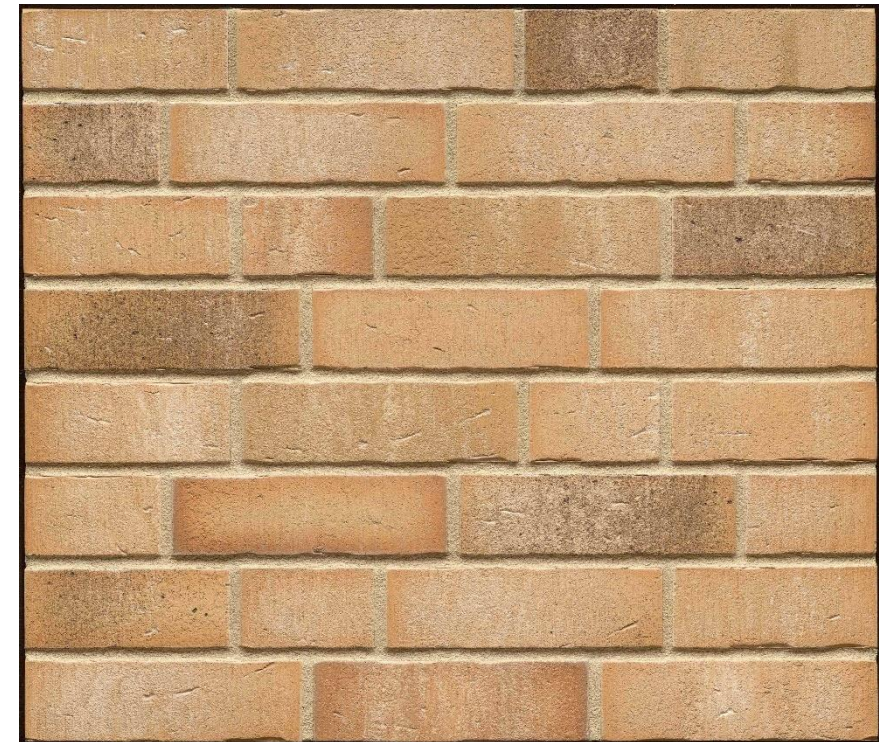

**RANGE: KLINKER    PRODUCT: VASCU R766WDF14**

<b>TECHNICAL SPEC</b>	UNI EN 771-1
<b>TEXTURE</b>	RUSTIC
<b>BRAND</b>	FELDHAUS
<b>COLOUR</b>	YELLOW/BUFF
<b>TYPE</b>	KLINKER
<b>DIMENSIONS</b>	215mm X 65mm X 14MM
<b>TOLERANCE &amp; RANGE</b>	T2, R2
<b>DURABILITY AGAINST FREEZE THAW</b>	F2
<b>COMPRESSIVE STRENGTH</b>	30 N/mm <sup>2</sup>
<b>WATER ABSORPTION</b>	3%
<b>ACTIVE SOLUBLE SALT CONTENT</b>	S2
<b>PACK SIZE</b>	TBC