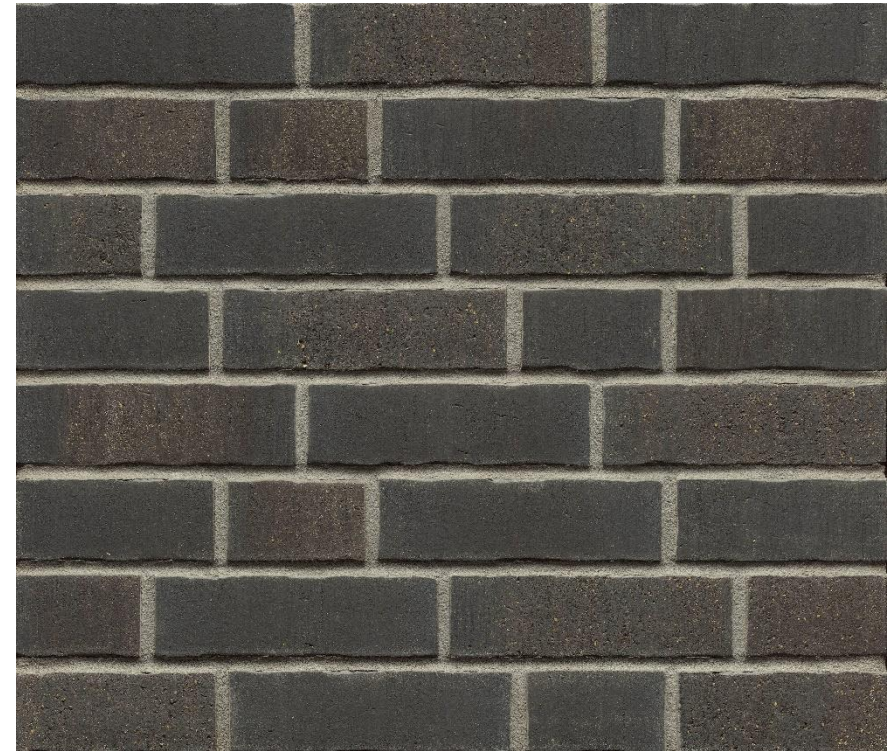

RANGE: KLINKER PRODUCT: VASCU R737WDF14

TECHNICAL SPEC	UNI EN 771-1
TEXTURE	RUSTIC
BRAND	FELDHAUS
COLOUR	BROWN
TYPE	KLINKER
DIMENSIONS	215mm X 65mm X 14MM
TOLERANCE & RANGE	T2, R2
DURABILITY AGAINST FREEZE THAW	F2
COMPRESSIVE STRENGTH	30 N/mm ²
WATER ABSORPTION	3%
ACTIVE SOLUBLE SALT CONTENT	S2
PACK SIZE	TBC