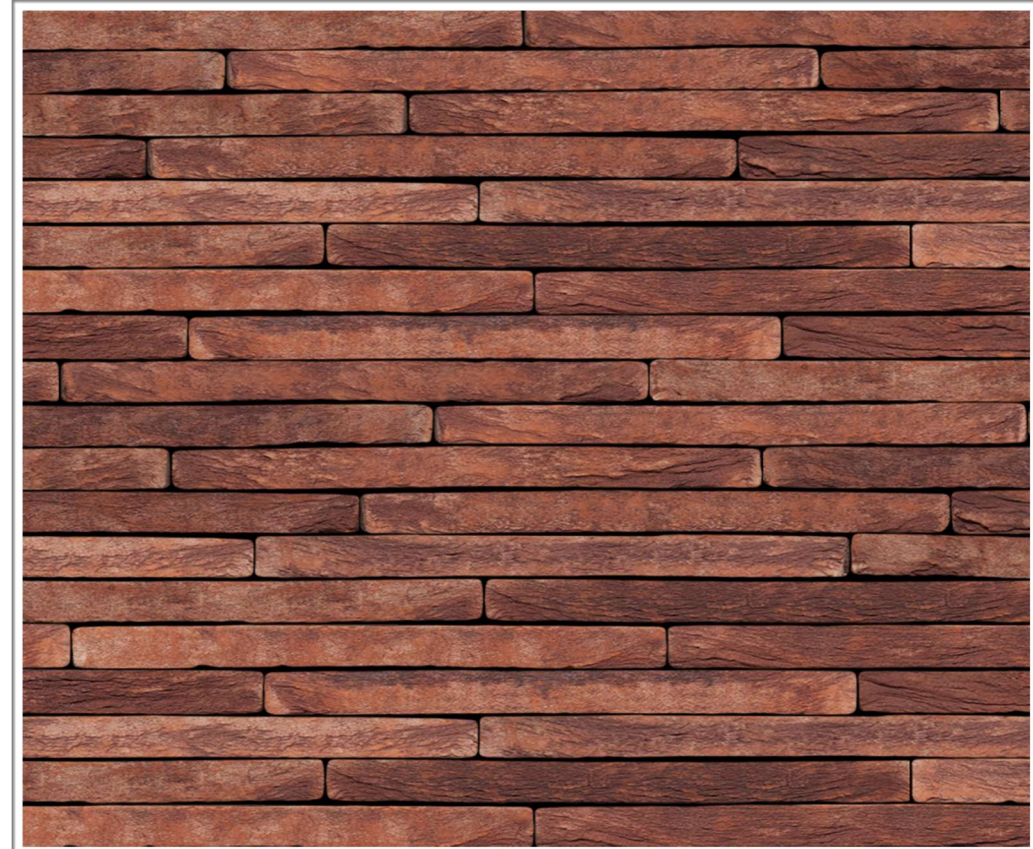

TECHNICAL INFORMATION

RANGE: CORSO SELMO

PRODUCT: PRAGA CODE: CS001PG

TECHNICAL SPEC	UNI EN 771-1
TEXTURE	RUSTIC
BRAND	S.ANSELMO
COLOUR	RED
TYPE	HANDMADE
DIMENSIONS	L 500/250mm X 100mm X 40mm
TOLERANCE & RANGE	Tm(8/5/3mm), R1
DURABILITY AGAINST FREEZE THAW	F2
COMPRESSIVE STRENGTH	25 N/mm ²
WATER ABSORPTION	<16%
ACTIVE SOLUBLE SALT CONTENT	S2
PACK SIZE	160