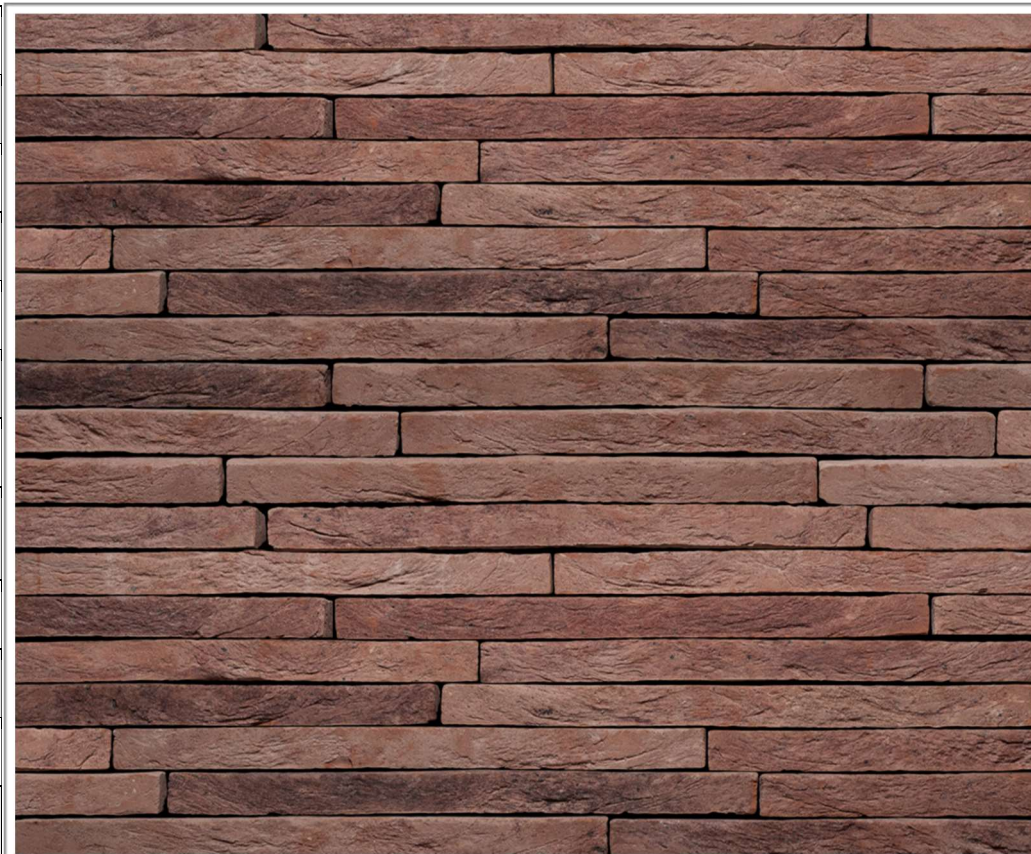

TECHNICAL INFORMATION

RANGE: CORSO SELMO

PRODUCT: MONTENAPOLEONE BRUCIATO

CODE: CS0M00001MNC

TECHNICAL SPEC	UNI EN 771-1
TEXTURE	RUSTIC
BRAND	S.ANSELMO
COLOUR	RED MULTI
TYPE	HANDMADE
DIMENSIONS	L 500/250mm X 100mm X 40mm
TOLERANCE & RANGE	Tm(8/5/3mm), R1
DURABILITY AGAINST FREEZE THAW	F2
COMPRESSIVE STRENGTH	25 N/mm ²
WATER ABSORPTION	16%
ACTIVE SOLUBLE SALT CONTENT	S2
PACK SIZE	160