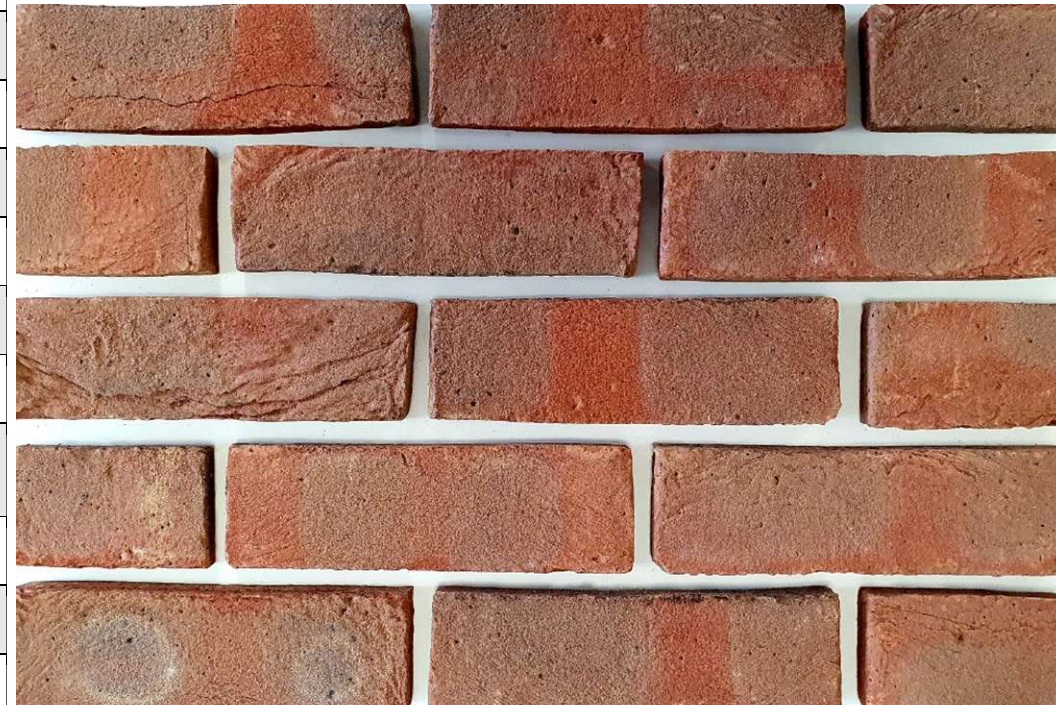

TECHNICAL INFORMATION

RANGE: SOFT MUD

PRODUCT: RUSTIC RED MULTI

TECHNICAL SPEC	UNI EN 771-1
TEXTURE	RUSTIC
BRAND	S.ANSELMO
COLOUR	RED/MULTI
TYPE	HANDMADE
DIMENSIONS	215mm X 102mm X 65mm
TOLERANCE & RANGE	T1, R1
DURABILITY AGAINST FREEZE THAW	F2
COMPRESSIVE STRENGTH	16 N/mm ²
WATER ABSORPTION	<20%
ACTIVE SOLUBLE SALT CONTENT	S2
PACK SIZE	270